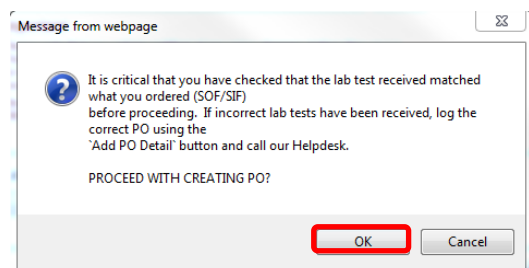

8. Once all the double-checking has been done and the information is correctly reflected then click **Log PO : Same as Lab Tests Received**; then click **Finish**

Show me information for:
☒ Farmers
☒ Agricultural Advisers

HOME - SoilMate
SoilMate Order Form
SoilMate User Account ▶
Training Courses
Back Paddock Home
Doctor Dirt - Forums
CONTACT US

Freecall: 1800 557 166

A member of the Australasian
Soil and Plant Analysis Council
(# C298)

SoilMate Purchase Order (PO) Detail :

Purchase Order No
Order Date
Laboratory
Status

Important
Please note that you will be notified of any price changes before they occur. Product prices reported here are as of today (Order Date.) However, you will be invoiced according to the product price on the date your samples are received by the laboratory.
Should you have further enquiries, please do not hesitate to contact us at 1800 557 166.

Lab Tests - Customer Logged PO Details

Lab Tests - Received for the PO

BarCode	Test Code	Test Type	Analysis Date	Upload Date	Lab PO No.	PO No.		
BP0028014	IP-A13	Crop Standard(Sulfur KCl) South	21-Mar-2012	21-Mar-2012	HS84797	HS84797	↑	□
BP0028062	IP-A13	Crop Standard(Sulfur KCl) South	21-Mar-2012	21-Mar-2012	HS84797	HS84797	↑	□

9. The following **Message** will appear – if you are satisfied your information is correct – click **OK**