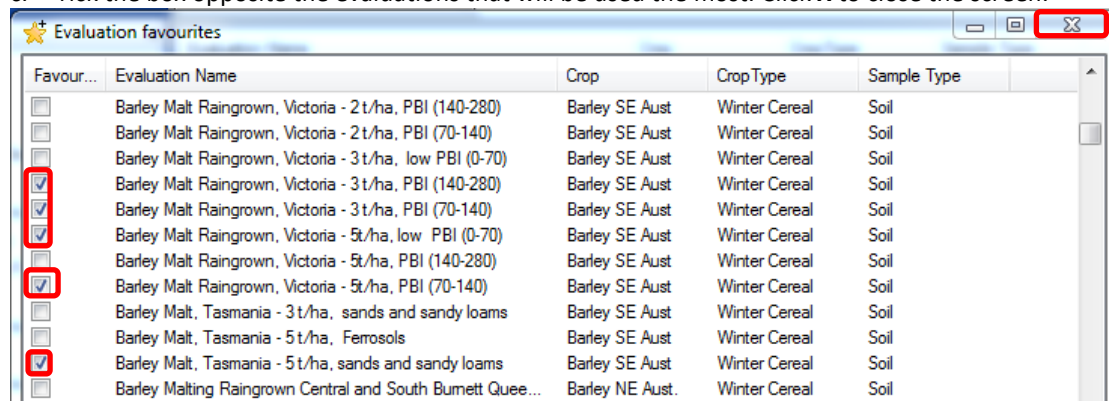

- c. Tick the box opposite the evaluations that will be used the most. Click X to close the screen.